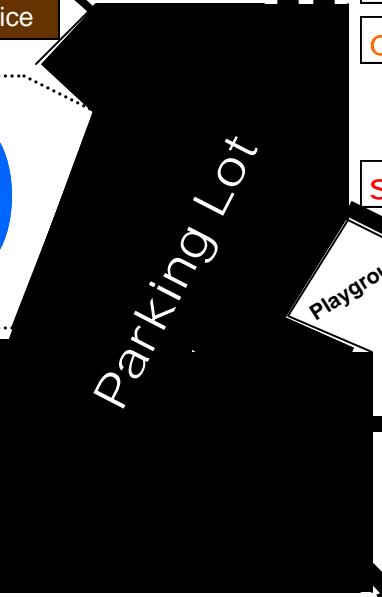

Sylvania- Metamora Rd

To Centennial Rd →

Sylvania Pacesetter Park  
Legend  
 C—Concessions  
 R—Restrooms  
 S—Shelter

Practice Area

Mitchaw Rd.

← To Brint Rd.

Parking Lot

Bike Trail

Batting Cage

Fútbol ¡ADELANTE!

Soccer Tournament 2007